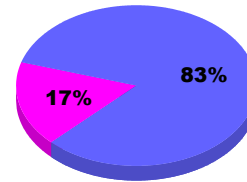

YTD Status Quo Clubs 2011-2012

Status Quo Clubs Compared to Status Quo Members

Legend: Status Quo Clubs (Cyan), Total Status Quo Members (Green)

MEMBERSHIP

Membership Results
2011-2012

Membership
2010-2011

Month	Net Memb Goal	Actual New Memb	Actual Dropped Memb	Gain/Loss of Memb	Gain/Loss of Memb
Jul/Aug/Sep		37	-33	4	-9
Totals		37	-33	4	-9

Membership Results 2011-2012

Goal, New, Dropped, Gain/Loss

Legend: Goal (Cyan), Actual (Green), Dropped (Yellow), Gain Loss (Magenta)

Comparison of Membership Gain/Loss

Current Year Compared to the Previous Year

Legend: Current Year (Cyan), Previous Year (Green)

Gender Comparison 2011-2012

Jul/Aug/Sep

Legend: Male (Blue), Female (Magenta)